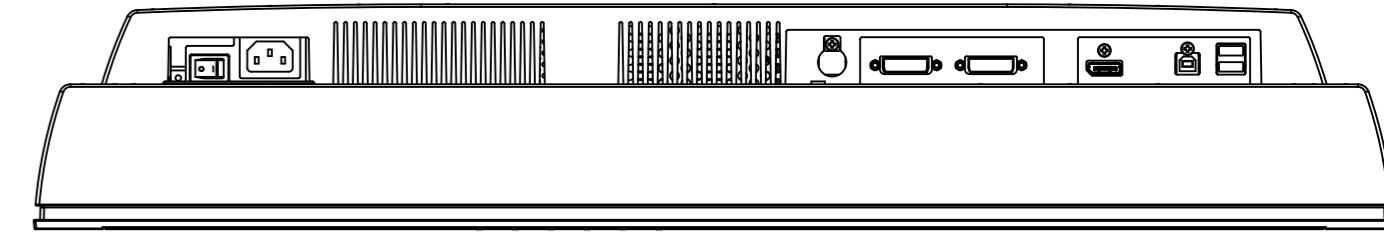

RX440
Unit: mm

SWIVEL RANGE

LOWEST POSITION

MONITOR BOTTOM VIEW

PIVOT RANGE

HIGHEST POSITION