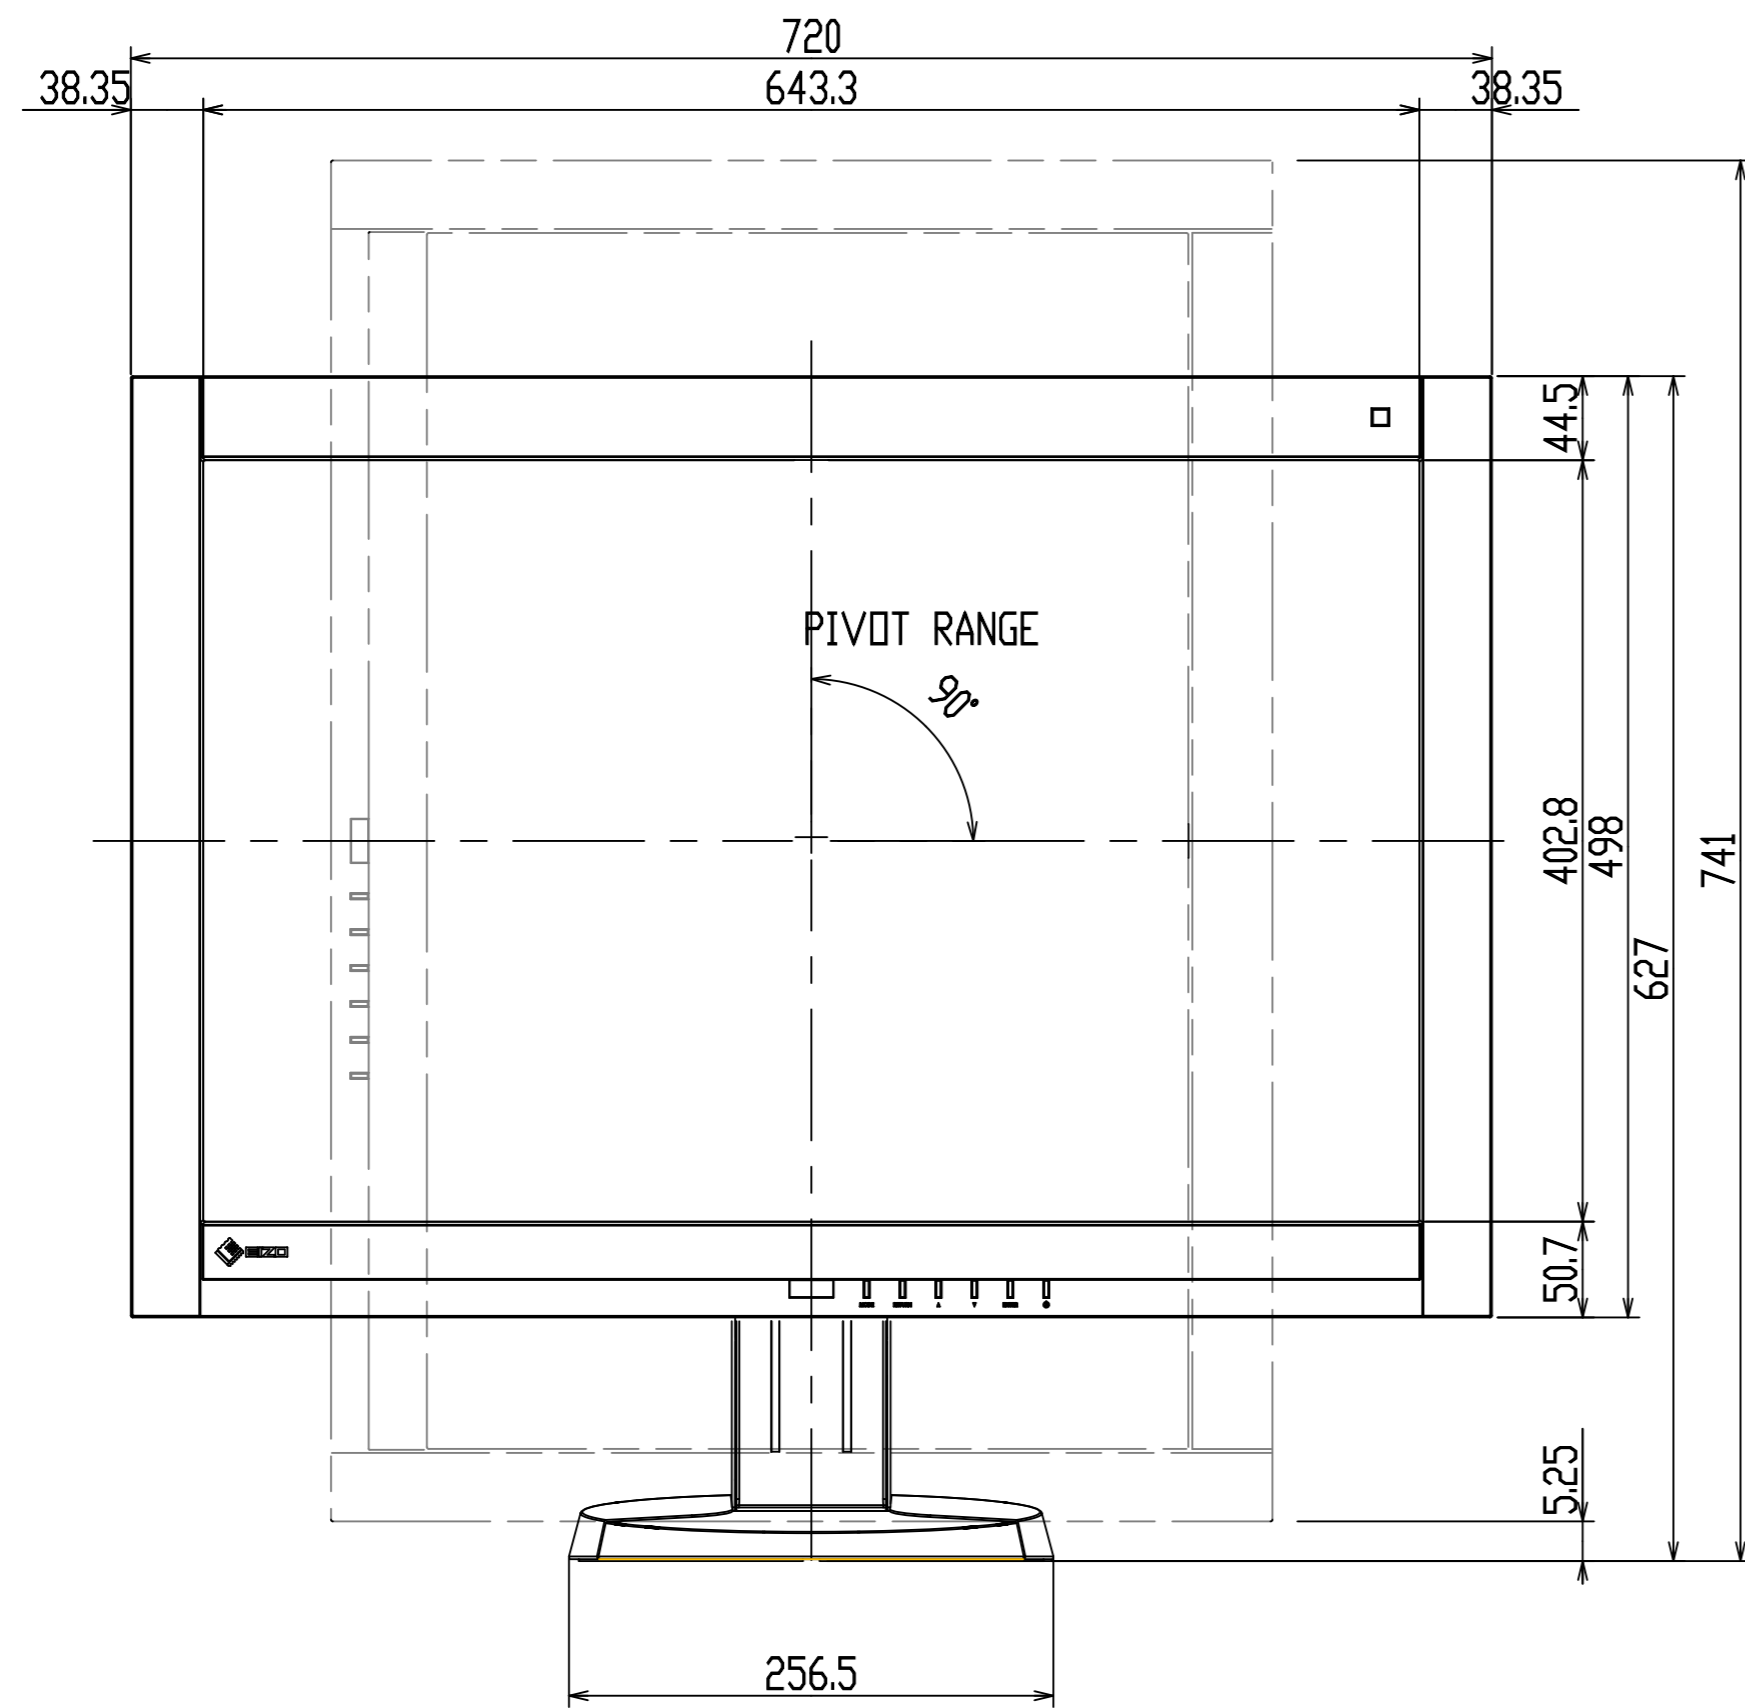

RX440
Unit: mm

SWIVEL RANGE

LOWEST POSITION

MONITOR BOTTOM VIEW

PIVOT RANGE

HIGHEST POSITION