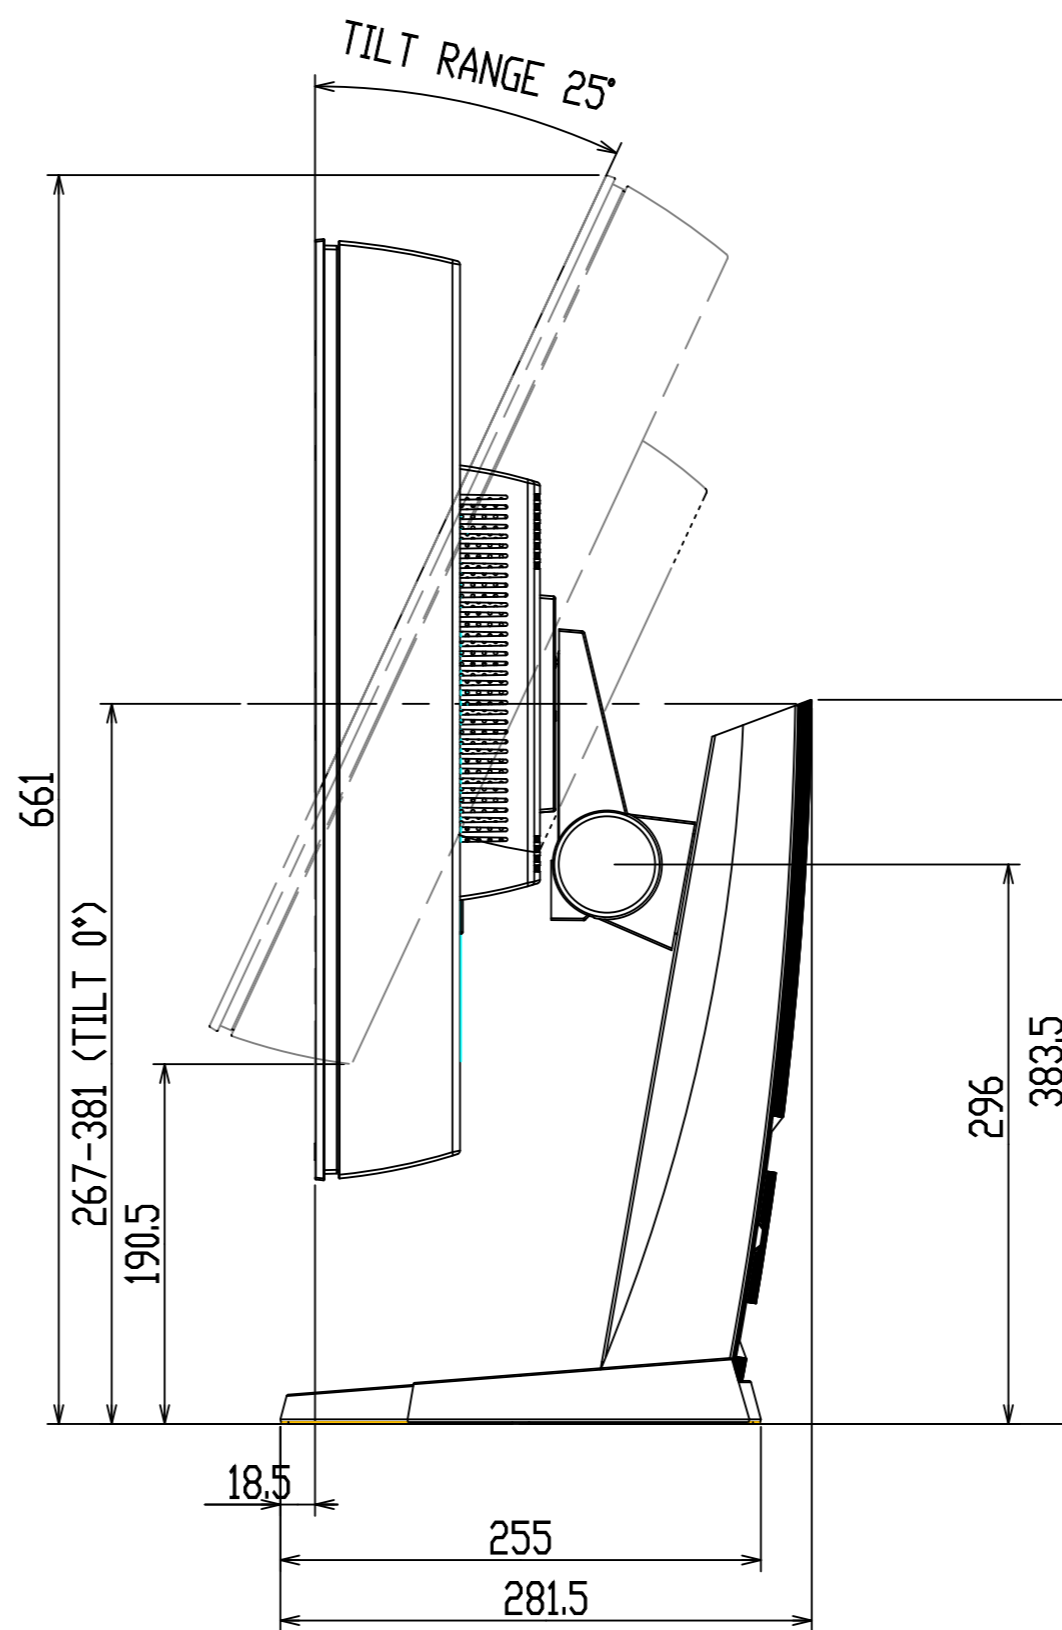

RX440
Unit: mm

SWIVEL RANGE

LOWEST POSITION

MONITOR BOTTOM VIEW

PIVOT RANGE

HIGHEST POSITION