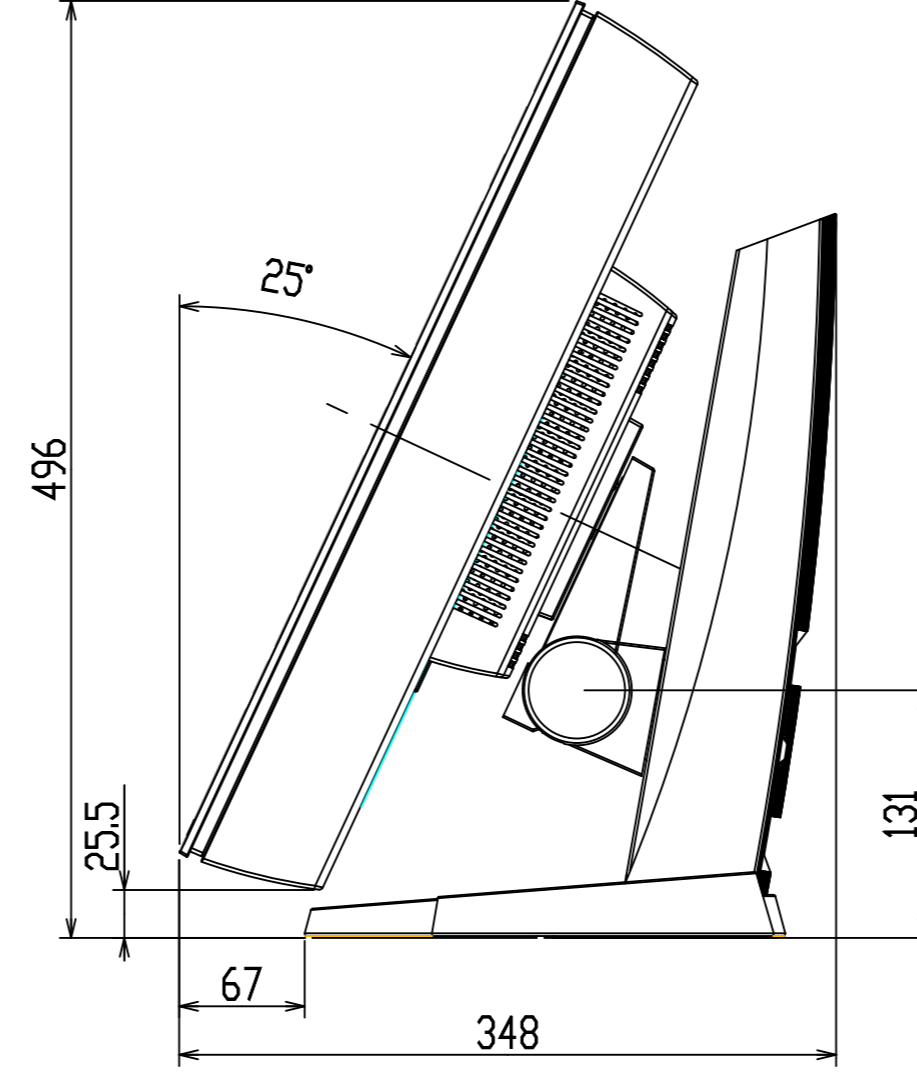

RX440
Unit: mm

SWIVEL RANGE

LOWEST POSITION

MONITOR BOTTOM VIEW

PIVOT RANGE

HIGHEST POSITION