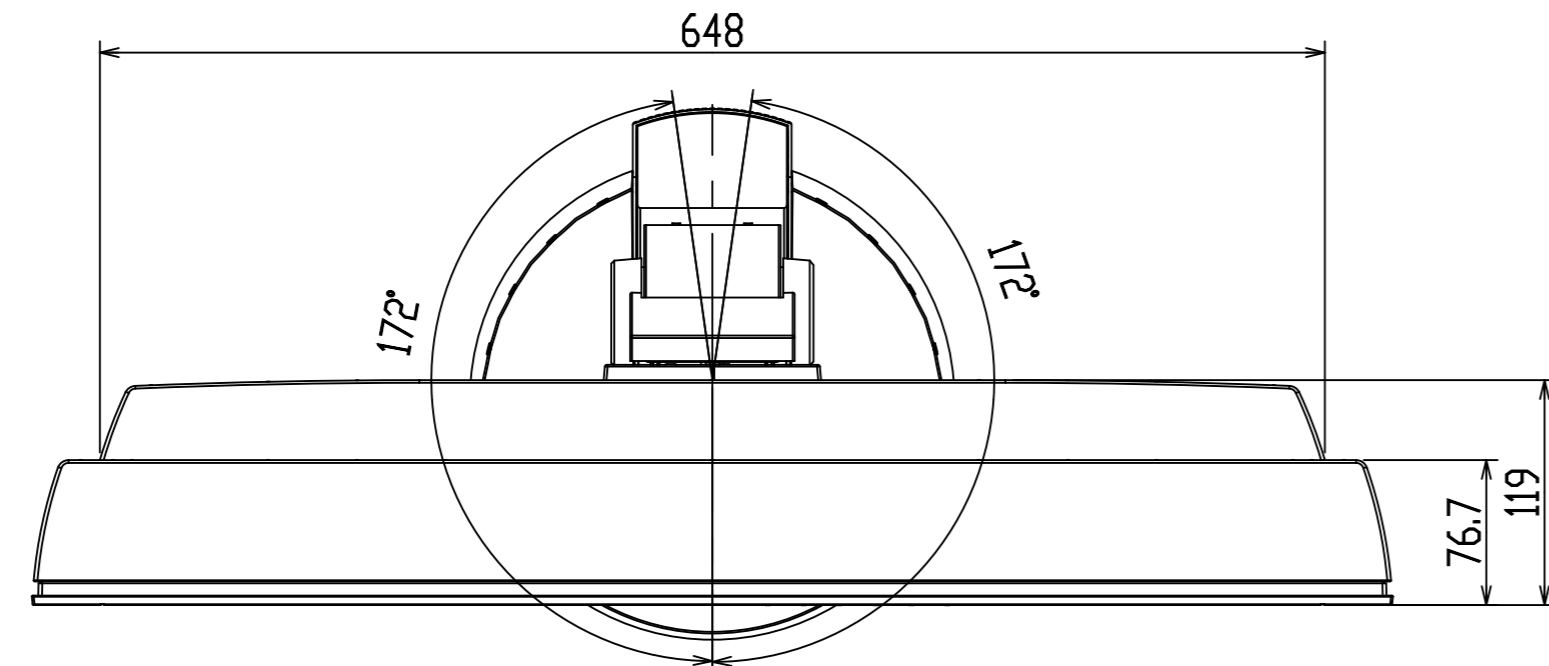

RX440
Unit: mm

SWIVEL RANGE

LOWEST POSITION

MONITOR BOTTOM VIEW

PIVOT RANGE

HIGHEST POSITION